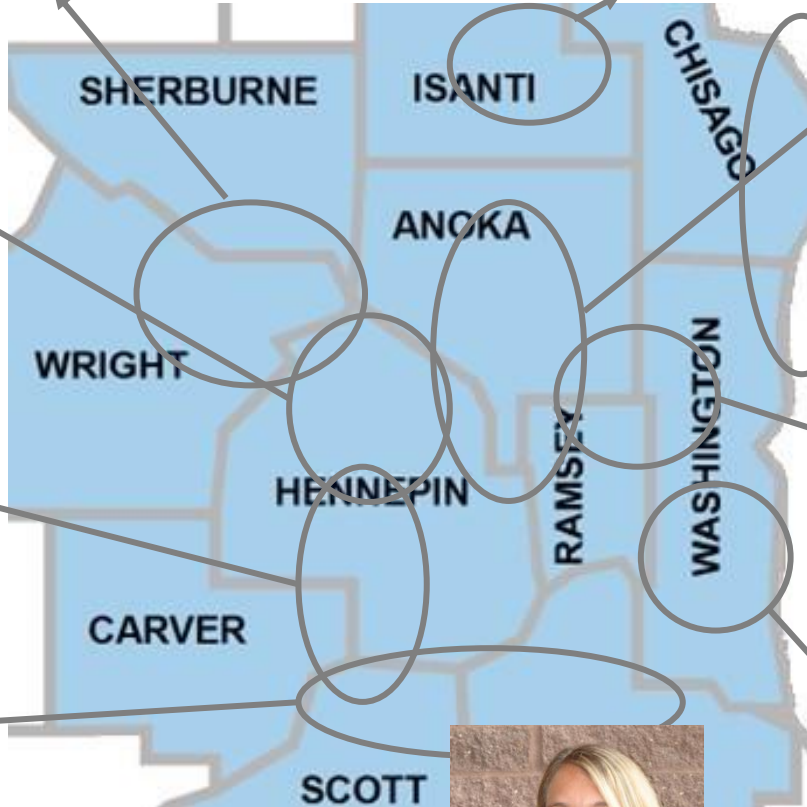

Widow Connect Groups

St Cloud Area
** Sauk Rapids & Rice **
Audrey Twit

North Metro #1
** Big Lake Area **
Krista Smith-Larson

North Metro #2
** Cambridge Area **
Phyllis Van Rossum

North Central Metro
** Blaine Area **
Kathy Scheffler

North West Metro
** Maple Grove Area **
Naomi Anderson

St Croix Valley
** Osceola WI **
Pat Kytola

West Metro
** Minnetonka Area **
Susan Spaulding

North East Metro
* White Bear Lake Area *
Judy Kline

South Metro
** Apple Valley Area **
Mary Niemeyer

Young Widows **
Entire Metro Area **
Erin Hente

East Metro
** Woodbury Area **
Charlotte Nisleit